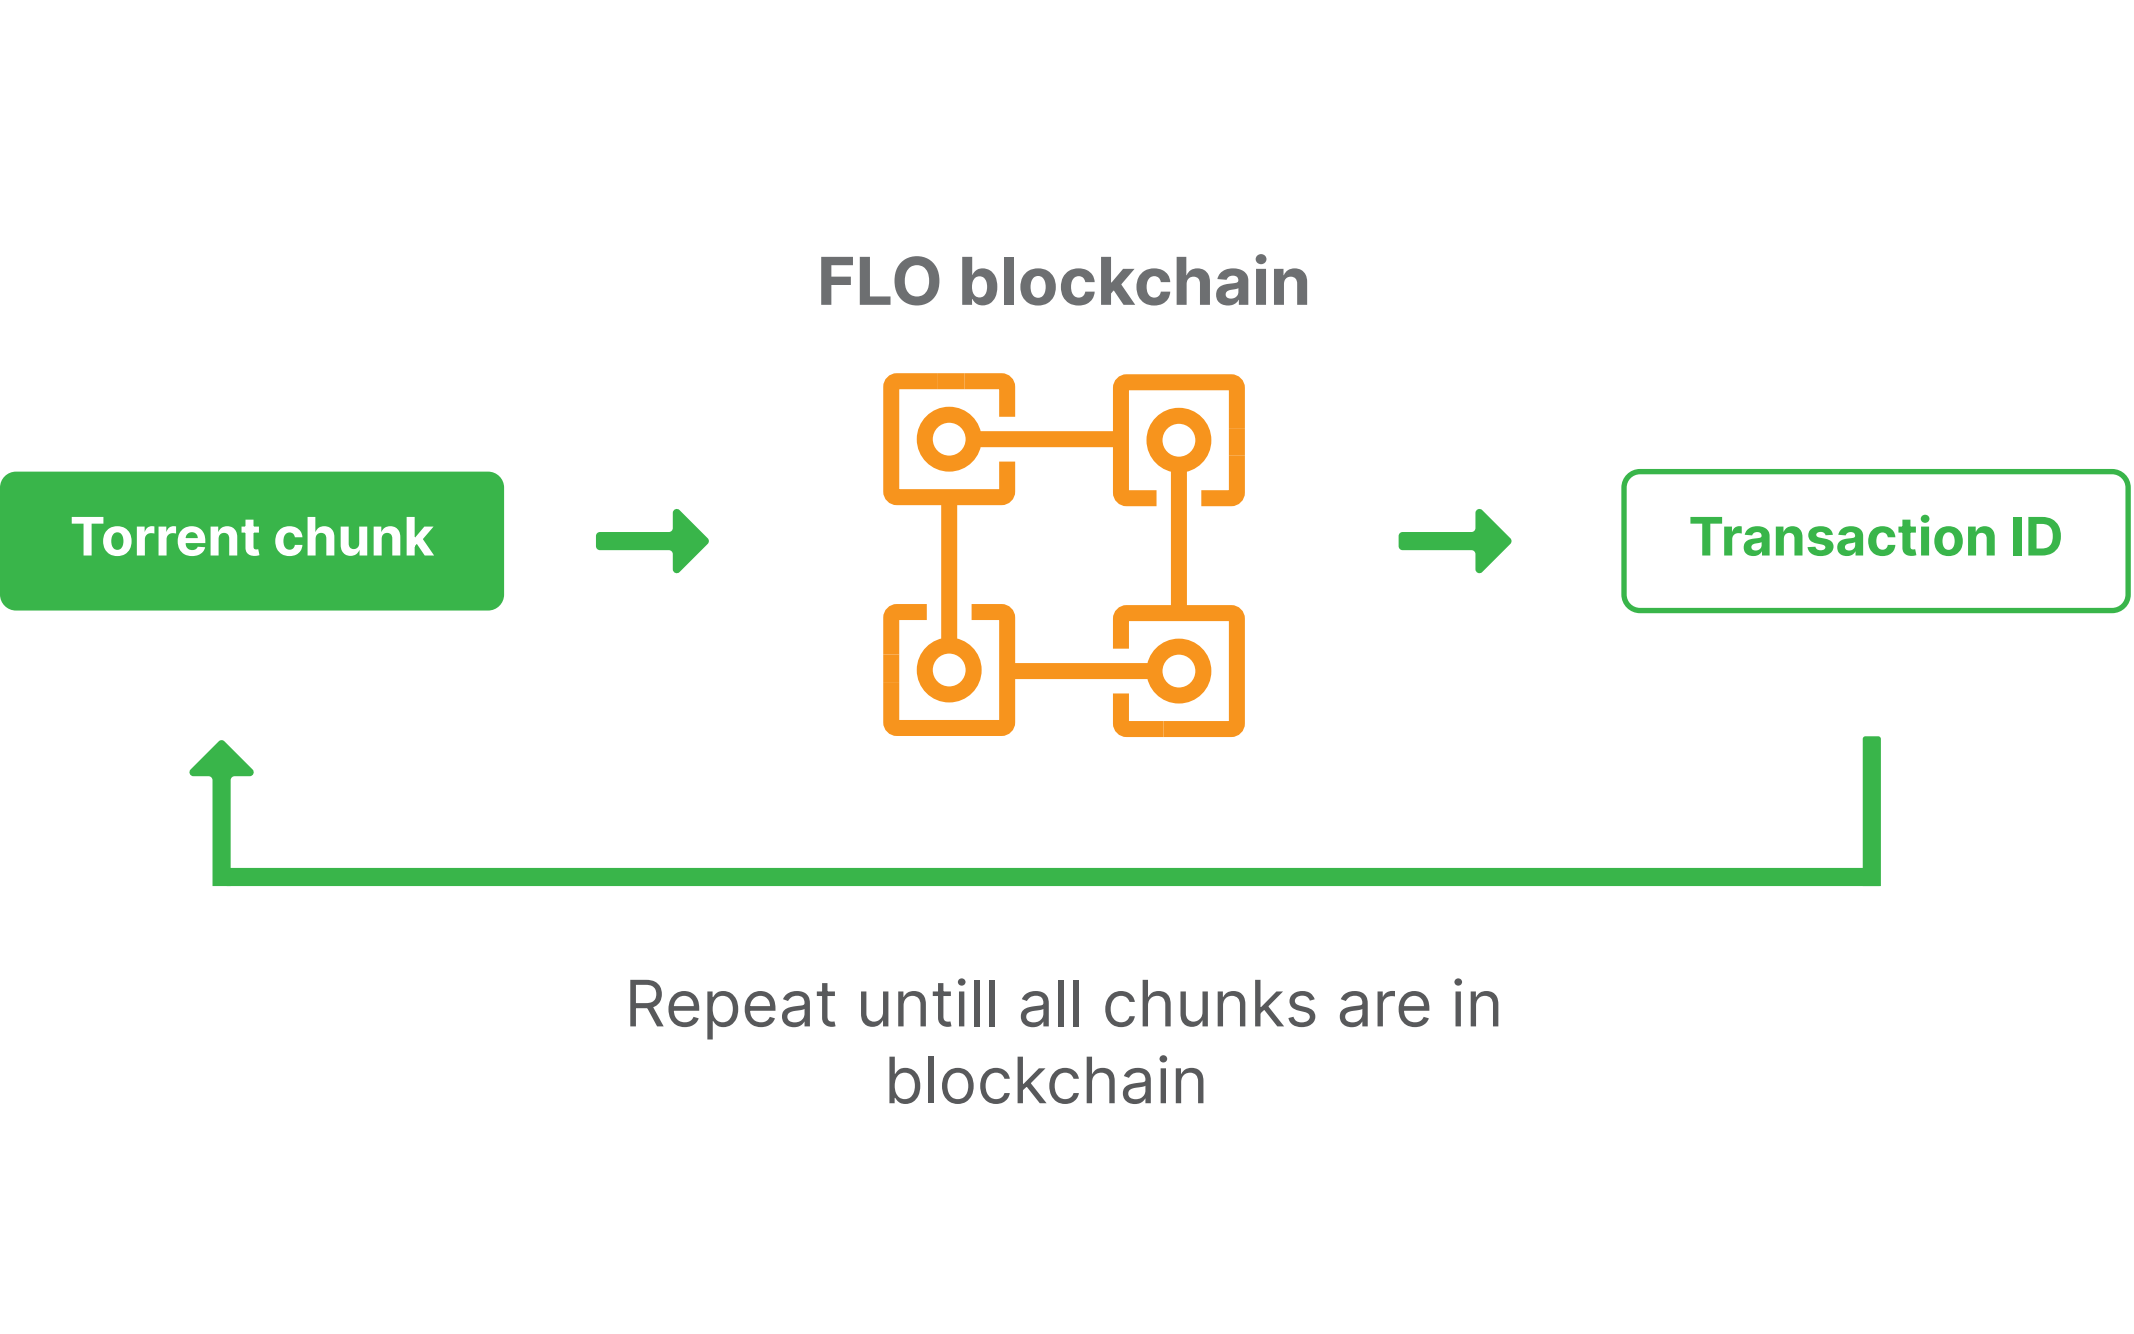

A green document icon with a folded top-right corner, containing white text.

**20000+
characters**

Torrent

A grey document icon with rounded corners, containing dark grey text.

**Max 1040
characters**

FLO transaction

900 characters

+

Linking data

Torrent

900 characters

Linking data

Torrent chunk

FLO blockchain

Torrent chunk

Transaction ID

Repeat until all chunks are in
blockchain